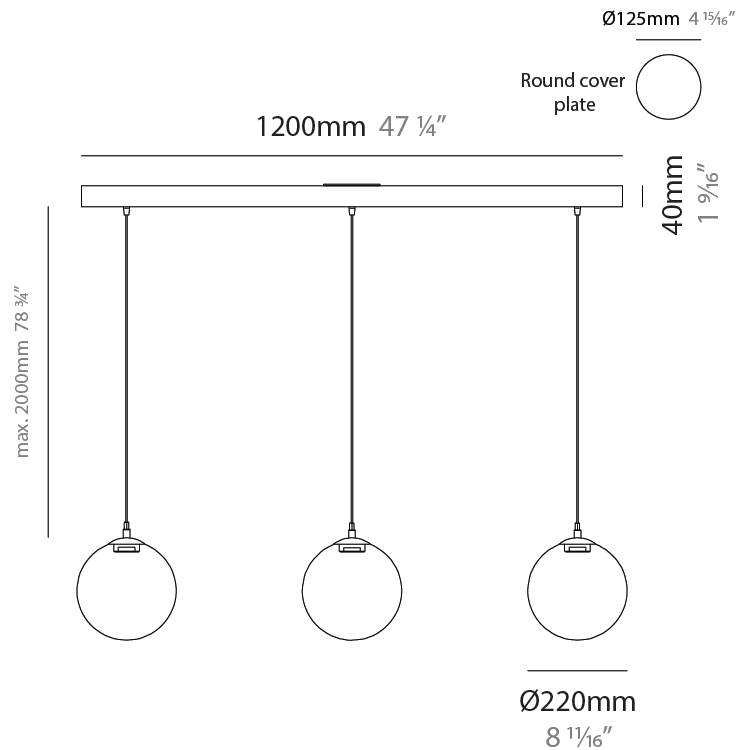

1. To build a product code in our configurator select the specify button on the base model # product page
2. To build a manual product code on this datasheet choose from the options listed below in blue font and add the suffix to the base model #

GENERAL

Series: Pit
Subseries: Pit - 3 Light Linear
Brand: Cangini & Tucci
Division: Design
Mounting Type: Suspension
Mounting Location: Ceiling
Subcategory: Pendant

PHYSICAL

Shape: Sphere
Diameter (mm): 220
Diameter (in): 8 11/16
Length (mm): 1200
Height (mm): 220
Height (in): 8 11/16
Max. Overall Height (mm): 2220
Max. Overall Height (in): 87 9/16
Light Distribution: Omnidirectional
Weight (kg): 3.500
Weight (lbs): 7.72
Fixture Finish: [AMB / GRN / PNK / RUB / SKB / SMK / TOB / TRA](#)
Holder Finish: PSS
Accent Finish: [CHR / MWH / MBK / BCR](#)
Fixture Material: Glass / Metal
Cable Details: 2000mm / 78 3/4" - Transparent Cable
Upon Request: On Demand Holder Finishes - Satin Gold, Satin Bronze or Satin Black Nickel

ELECTRICAL

Lamp Type: LED
Input Wattage (W): 23.4
Total Output Wattage (W): 18
Dimming: Non-Dimmable
Driver Included: Yes
Driver Location: Integrated
Input Voltage (V): 120
Constant Current (MA): 500mA
Upon Request: Phase Dimming (120Vac only) / 0-10V Dimming

LED

Color Temperature (°K): 3000
Max. Delivered Lumen (lm): 2598
CRI: >90 CRI

OPTICAL

RATINGS AND CERTIFICATIONS

Certified By: Certified for North American Standards
IP rating: IP20