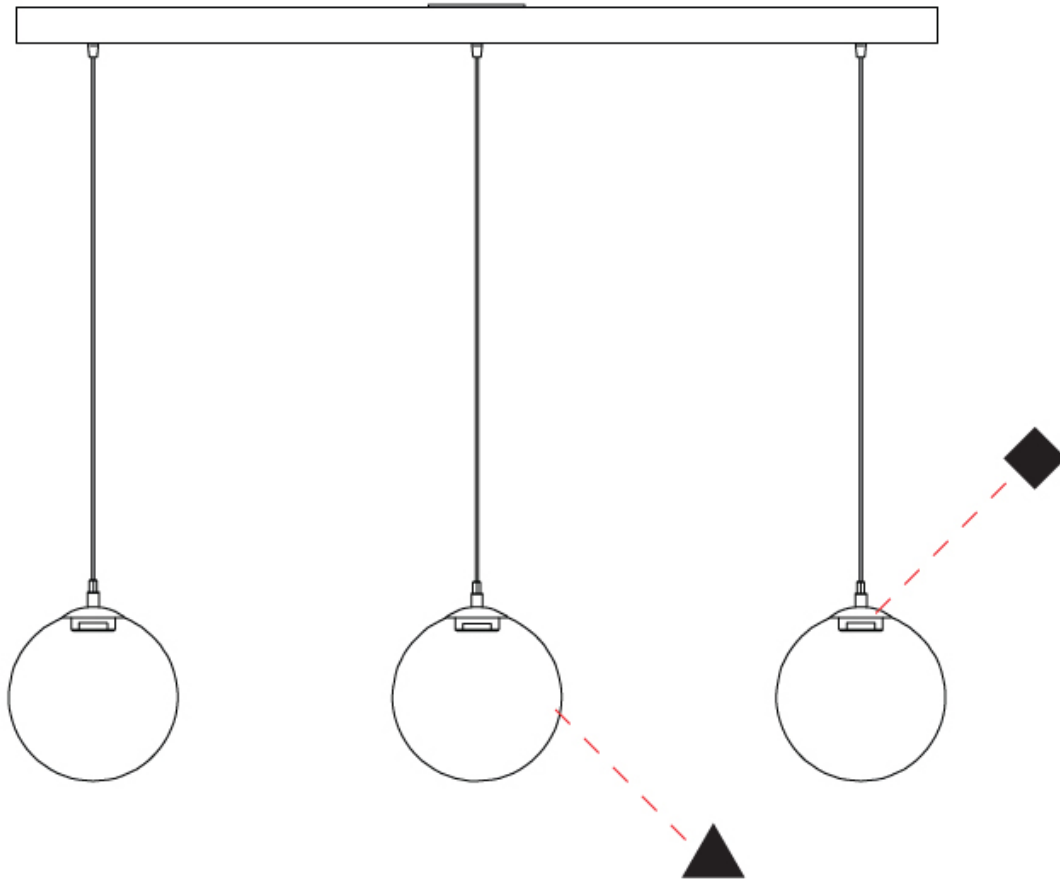

PIT - 3 LIGHT LINEAR SUSPENSION

D141214-

PROJECT	_____
TYPE	_____
SPECIFIER	_____
QUANTITY	_____
DATE	_____

D