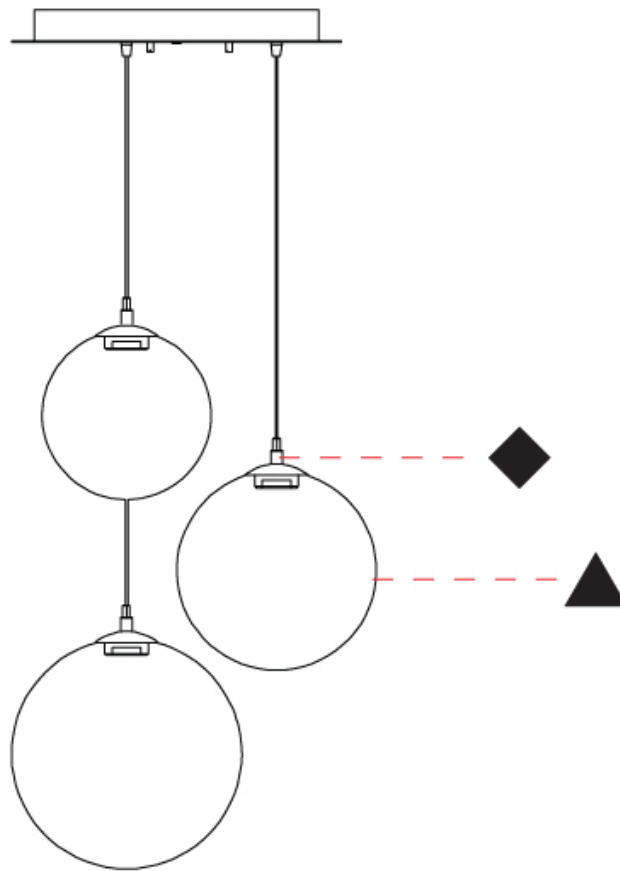

PROJECT	_____
TYPE	_____
SPECIFIER	_____
QUANTITY	_____
DATE	_____

PIT - SUSPENSION 3 LIGHT ROUND SUSPENSION

D141213-

D