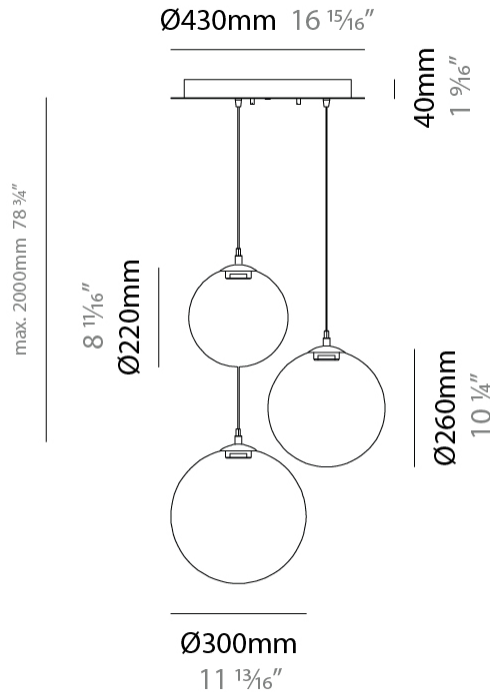

D141213-

base number	Finish Options	Finish Options

1. To build a product code in our configurator select the specify button on the base model # product page
2. To build a manual product code on this datasheet choose from the options listed below in blue font and add the suffix to the base model #

GENERAL

Series: Pit
Subseries: Pit - Suspension 3 Light Round
Brand: Cangini & Tucci
Division: Design
Mounting Type: Suspension
Mounting Location: Ceiling
Subcategory: Pendant

PHYSICAL

Shape: Sphere
Diameter (mm): 520
Diameter (in): 20 1/2
Height (mm): 520
Height (in): 20 1/2
Max. Overall Height (mm): 2520
Max. Overall Height (in): 99 3/16
Light Distribution: Omnidirectional
Weight (kg): 4.800
Weight (lbs): 10.58
Fixture Finish: AMB / GRN / PNK / RUB / SKB / SMK / TOB / TRA
Holder Finish: CHR / MWH / MBK / BCR
Fixture Material: Glass / Metal
Cable Details: 2000mm / 78 3/4" - Transparent Cable
Upon Request: On Demand Holder Finishes - Satin Gold, Satin Bronze or Satin Black Nickel

ELECTRICAL

Lamp Type: LED
Input Wattage (W): 23.4
Total Output Wattage (W): 18
Dimming: Non-Dimmable
Driver Included: Yes
Driver Location: Integrated
Input Voltage (V): 120
Constant Current (MA): 500mA
Upon Request: Phase Dimming (120Vac only) / 0-10V Dimming

LED

Color Temperature (°K): 3000
Max. Delivered Lumen (lm): 2598
CRI: >90 CRI

OPTICAL

RATINGS AND CERTIFICATIONS

Certified By: Certified for North American Standards
IP rating: IP20